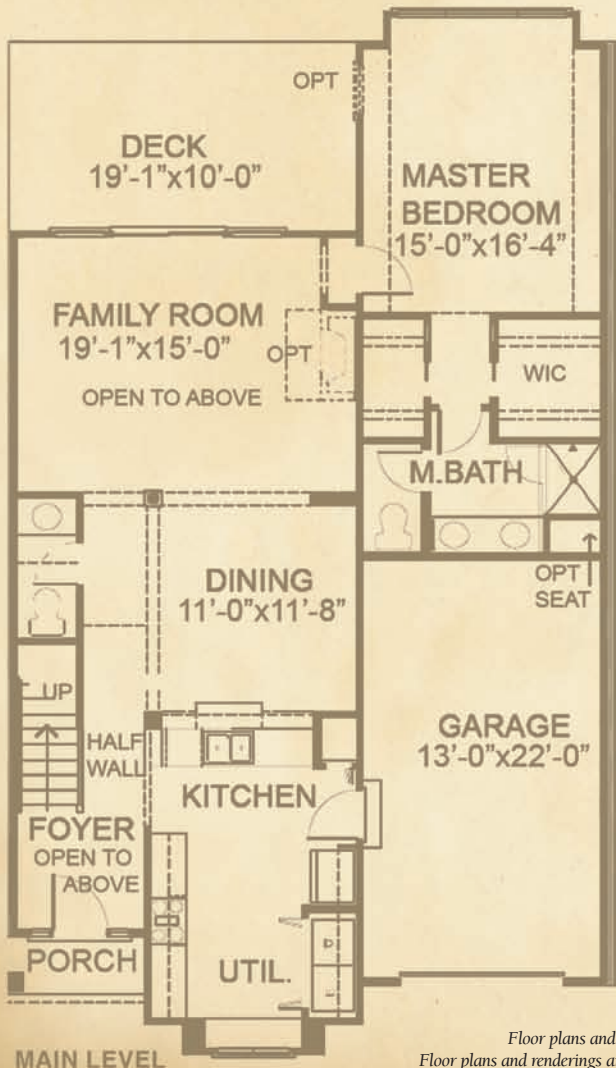

River Birch-R

Hickory-R

Hickory

Scarlet Oak

Hickory

3 bedrooms/2.5 baths

Luxurious master suite

Large kitchen and dining room

BILTMORE FARMSSM
HOMES

Marketed exclusively by Beverly-Hanks & Associates.

MAIN LEVEL

UPPER LEVEL

MAIN LEVEL

UPPER LEVEL

Floor plans and renderings are artists' conceptions that may vary in detail from the actual homes.
 Floor plans and renderings are preliminary and not for construction. Room dimensions and square footage are approximate.
 All dimensions and specifications (including square footages) are approximate and artist's conceptions.
 Product availability, prices, floor plans, elevations, and specification levels are subject to change without notice or obligation.
 Building vertical orientation between units can change to fit lot topography based on builder's discretion.
 Biltmore Farms HomesSM is a trademark of Biltmore Farms, LLC. ©2007 Biltmore Farms, LLC